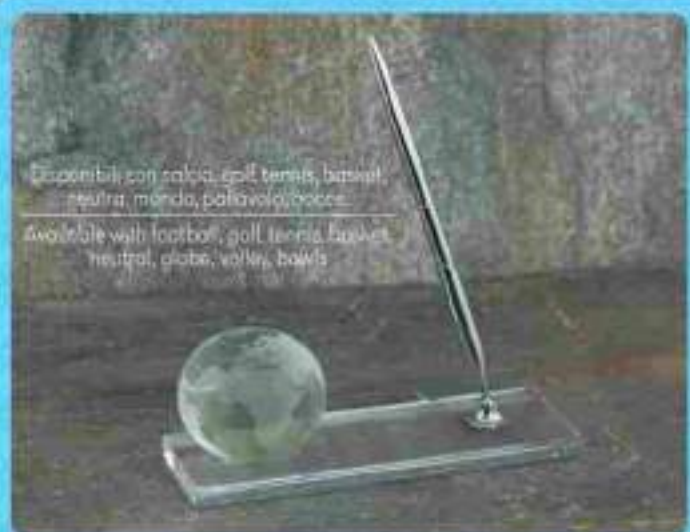

Disponibili con calcio, golf, tennis, basket,
neutra, mondo, pallavolo, calcio.

Available with football, golf, tennis, basket,
neutral, globe, volleyball, bowls.

55170
cm 22

INCISIONE
ENGRAVING

STAMPA COLORI
COLOR PRINTING

SACC. VELLUTO
VELVET BAG