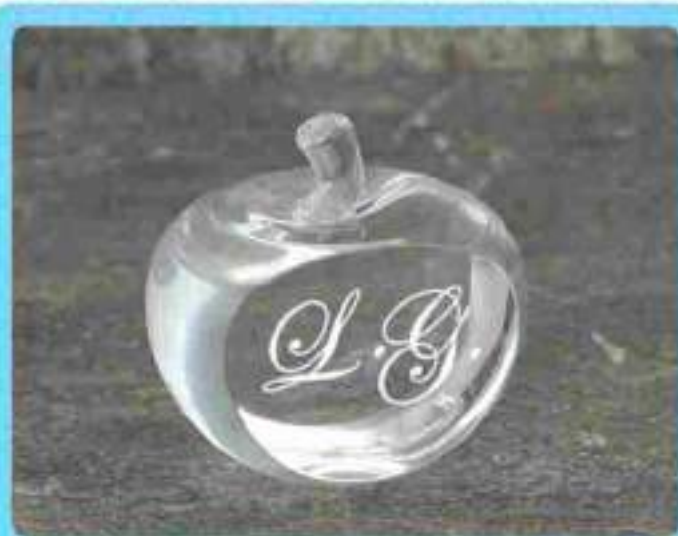

53541
cm 8

INCISIONE ENGRAVING

SPESORE 0,5 cm THICKNESS 0,5 cm

CON BOX WITH BOX