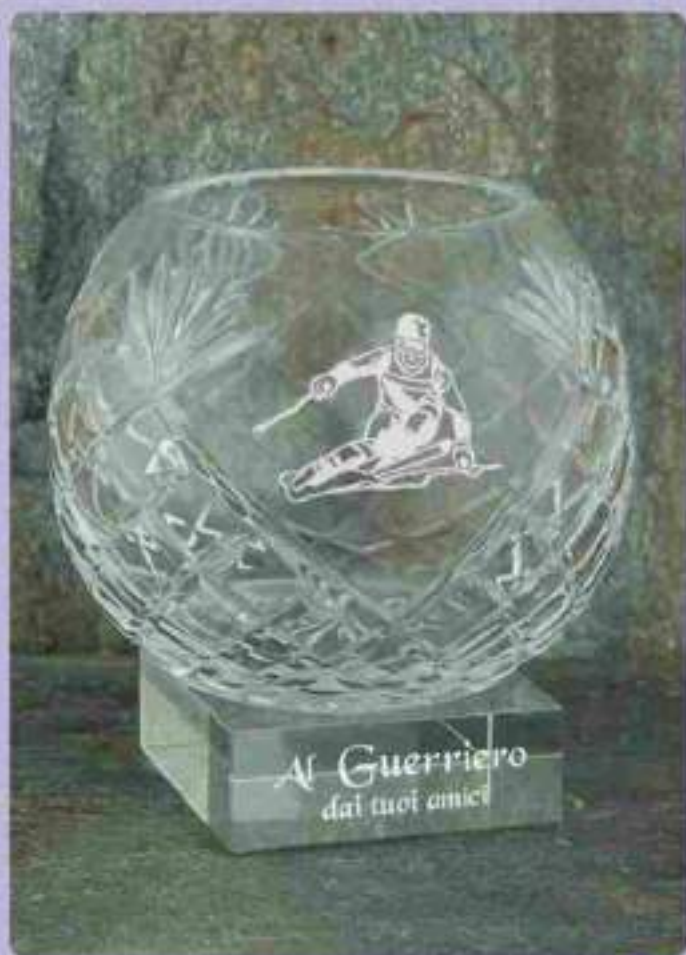

● GOLD INCISIONE
ONLY ENGRAVING

SCATOLA CARTONE
CARTON BOX