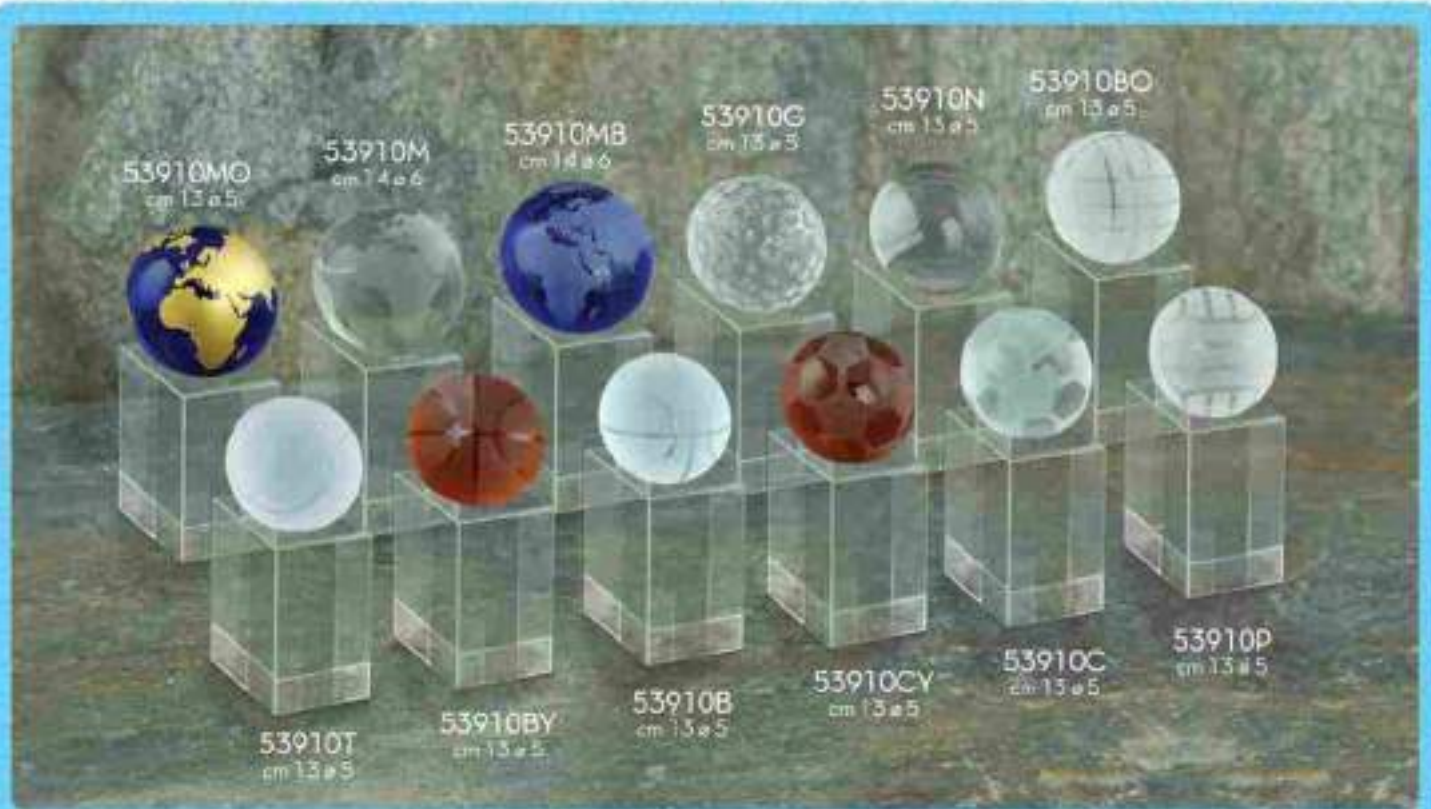

53910MO
cm 13x5

53910M
cm 14x6

53910MB
cm 14x6

53910G
cm 13x5

53910N
cm 13x5

53910BO
cm 13x5

53910T
cm 13x5

53910BY
cm 13x5

53910B
cm 13x5

53910CY
cm 13x5

53910C
cm 13x5

53910P
cm 13x5

INCISIONE ENGRAVING
STAMPY COLORI COLOR PRINTING

SACC. VELOTTI VELVET BAG